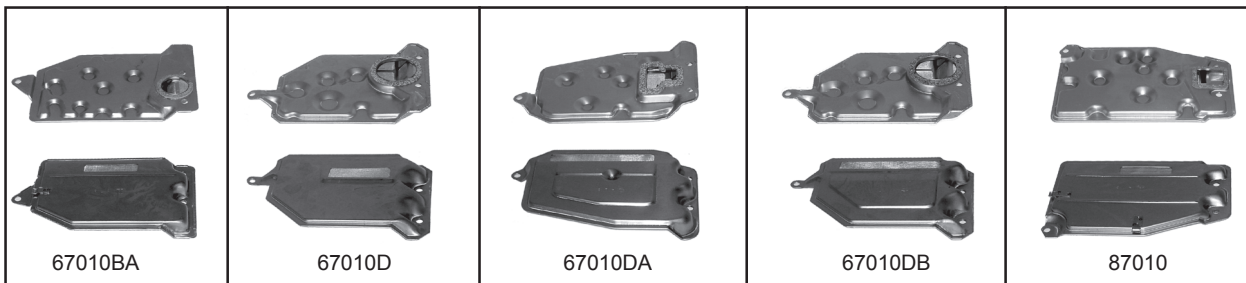

A130 thru A247

FWD 3 & 4 Speed

PART #	PAPER & RUBBER KIT	QTY.	REFERENCE #
67000B	Paper & Rubber Kit, A130/A131/A132 1984-Up	1	
67000C	Paper & Rubber Kit, A140/A141/A143 1983-Up	1	
67000D	Paper & Rubber Kit, A240/A241/A242L/A243L/A244E 1985-Up	1	
67000DA	Paper & Rubber Kit, A245E/A246E/A247E 1992-Up	1	
PART #	OVERHAUL KITS	QTY.	REFERENCE #
67002B	Overhaul Kit, A130/A131/A132 1984-96	1	
67002C	Overhaul Kit, A140/A141/A143 1983-Up	1	
67002D	Overhaul Kit, A240/A241/A242L/A243L/A244E 1985-Up	1	
67002DA	Overhaul Kit, A245E/A246E/A247E 1992-Up	1	
PART #	MASTER L/STEEL KIT	QTY.	REFERENCE #
67004B	Master L/Steels Kit, A130/A131/A132 1984-Up	1	
67004C	Master L/Steels Kit, A140E/A141E (MR2) 1983-E1986	1	
67004CA	Master L/Steels Kit, A140E/A140L/A141L (Camry L1986-8/1991, Celica L1986-8/1993)	1	
67004CB	Master L/Steels Kit, A140E/A140L/A143 (Camry 8/1991-Up, Celica 9/1993-Up)	1	
67004D	Master L/Steels Kit, A240/A241/A242L/A243L/A244E (Corolla 8/1984-5/1992, Celica 9/1985-1993, MR2 6/1986-1993)	1	
67004DA	Master L/Steels Kit, A245E/A246E/A247E (Corolla 6/1992-2/2000, Celica 1.8L 9/1993-1999, RAV4 2WD 9/1997-10/1999, Geo Prism 1.8L 1993-2001)	1	
PART #	MASTER W/STEEL KIT	QTY.	REFERENCE #
67006B	Master W/Steels Kit, A130/A131/A132 1984-Up	1	
67006C	Master W/Steels Kit, A140E/A141E (MR2) 1983-E1986	1	
67006CA	Master W/Steels Kit, A140E/A140L/A141E (Camry L1986-8/1991) (Celica L1986-8/1993)	1	
67006CB	Master W/Steels Kit, A140E/A140L/A143 (Camry 8/1991-Up) (Celica 9/1993-Up)	1	
67006D	Master W/Steels Kit, A240/A241/A242L/A243L/A244E (Corolla 8/1984-5/1992, Celica 9/1989-1993, MR2 6/1986-1993)	1	
67006DA	Master W/Steels Kit, A245E/A246E/A247E (Corolla 6/1992-2/2000, Celica 1.8L 9/1993-1999, RAV4 2WD 9/1997-10/1999, Geo Prism 1.8L 1993-2001)	1	
PART #	FILTER	QTY.	REFERENCE #
67010B	Filter, A130/A140 (With Square Pick-Up) (2"x2 1/4") 1983-97	1	35330-32022
67010BA	Filter, A130/A140 (Rectangle Pick-Up) (1/2" x 2 1/4") 1983-97	1	61576
67010D	Filter, A240/A241/A243 2WD 1985-Up	1	
67010DA	Filter, A245E/A246E 1993-Up	1	
67010DB	Filter, A241H AWD 1988-Up (MR2, Paseo, RAV4, Tercel AWD)	1	35330-12020
87010	Filter, A140 4x4	1	