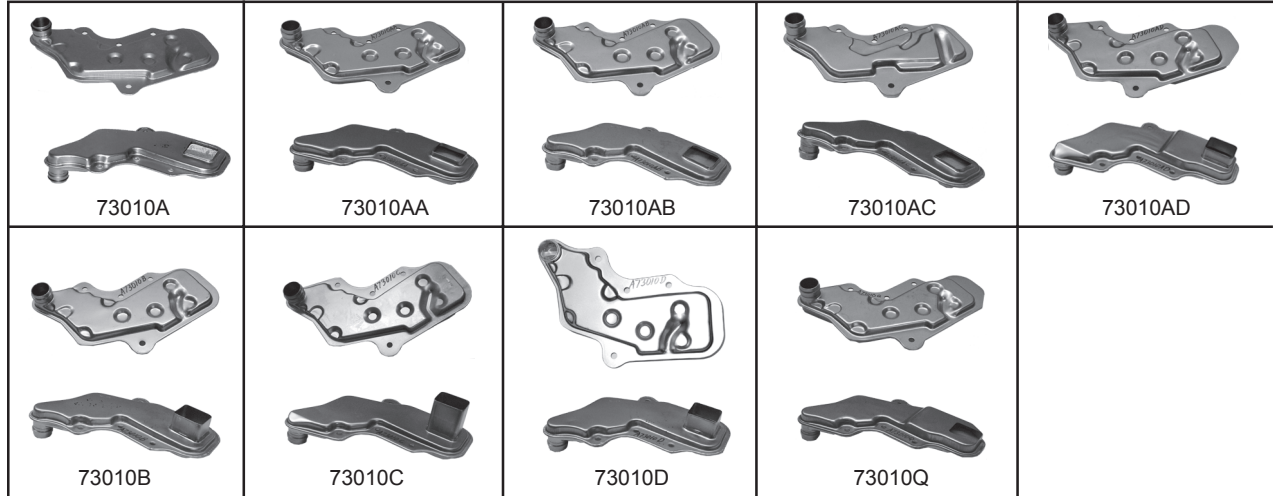

73010Q Filter, RE4R03A (Nissan 300ZX With Turbo, Infinity Q45) 1

PART #	BANDS	QTY.	REFERENCE #
--------	-------	------	-------------

73020	Band, RL4R01A/RE4R01A Overdrive (1 1/2" Wide) 1987-98	1	
93020	Band, RE4R01A Overdrive 1999-Up	1	
73020G	Band, RE4R03A/RG4R01A/JR403E Overdrive (2 1/4" Wide) 1989-Up	1	31630-51X02

PART #	METAL CLAD SEALS	QTY.	REFERENCE #
--------	------------------	------	-------------

93070	Seal, RL4R01A/RE4R01A/RE4R03A Front	1	31344-21X00
73072	Seal, RL4R01A/RE4R01A/RE4R03A Manual Lever	1	31375-41X00
73074	Seal, RE4R03A Extension Housing (300ZX Turbo 1990-91) (Infinity Q45 1990-93)	1	32136-01G10
73074A	Seal, RE4R01A Extension Housing (Infinity J30) 1993-Up	1	31375-41X07
73074B	Seal, RE4R01A Extension Housing (Mazda 929 1992-Up) (MPV 2WD 1994-Up)	1	R501-17-335A
53074B	Seal, RL4R01A/RE4R03A Extension Housing (240SX & Van 1987-89) (300ZX Without Turbo 1994-95) (Truck 2WD 1995-Up) (Infinity M30 1990-93)	1	31336-X8000
73074C	Seal, R4A-EL 4x4 Adapter Housing (Mazda)	1	
73074D	Seal, RL4R01A/RE4R01A Extension Housing (All Nissan Truck 1987-89) (Nissan 4x4 1190-Up)	1	31336-X6901
73074G	Seal, JR403E Extension Housing (Isuzu Truck 1988-Up)	1	
73074Q	Seal, RE4R03A Extension Housing (Infinity M30 & Q45 1994-Up)	1	31375-51X01
73089	Seal Retainer, RL4R01A/RE4R01A Front Seal Lock	1	