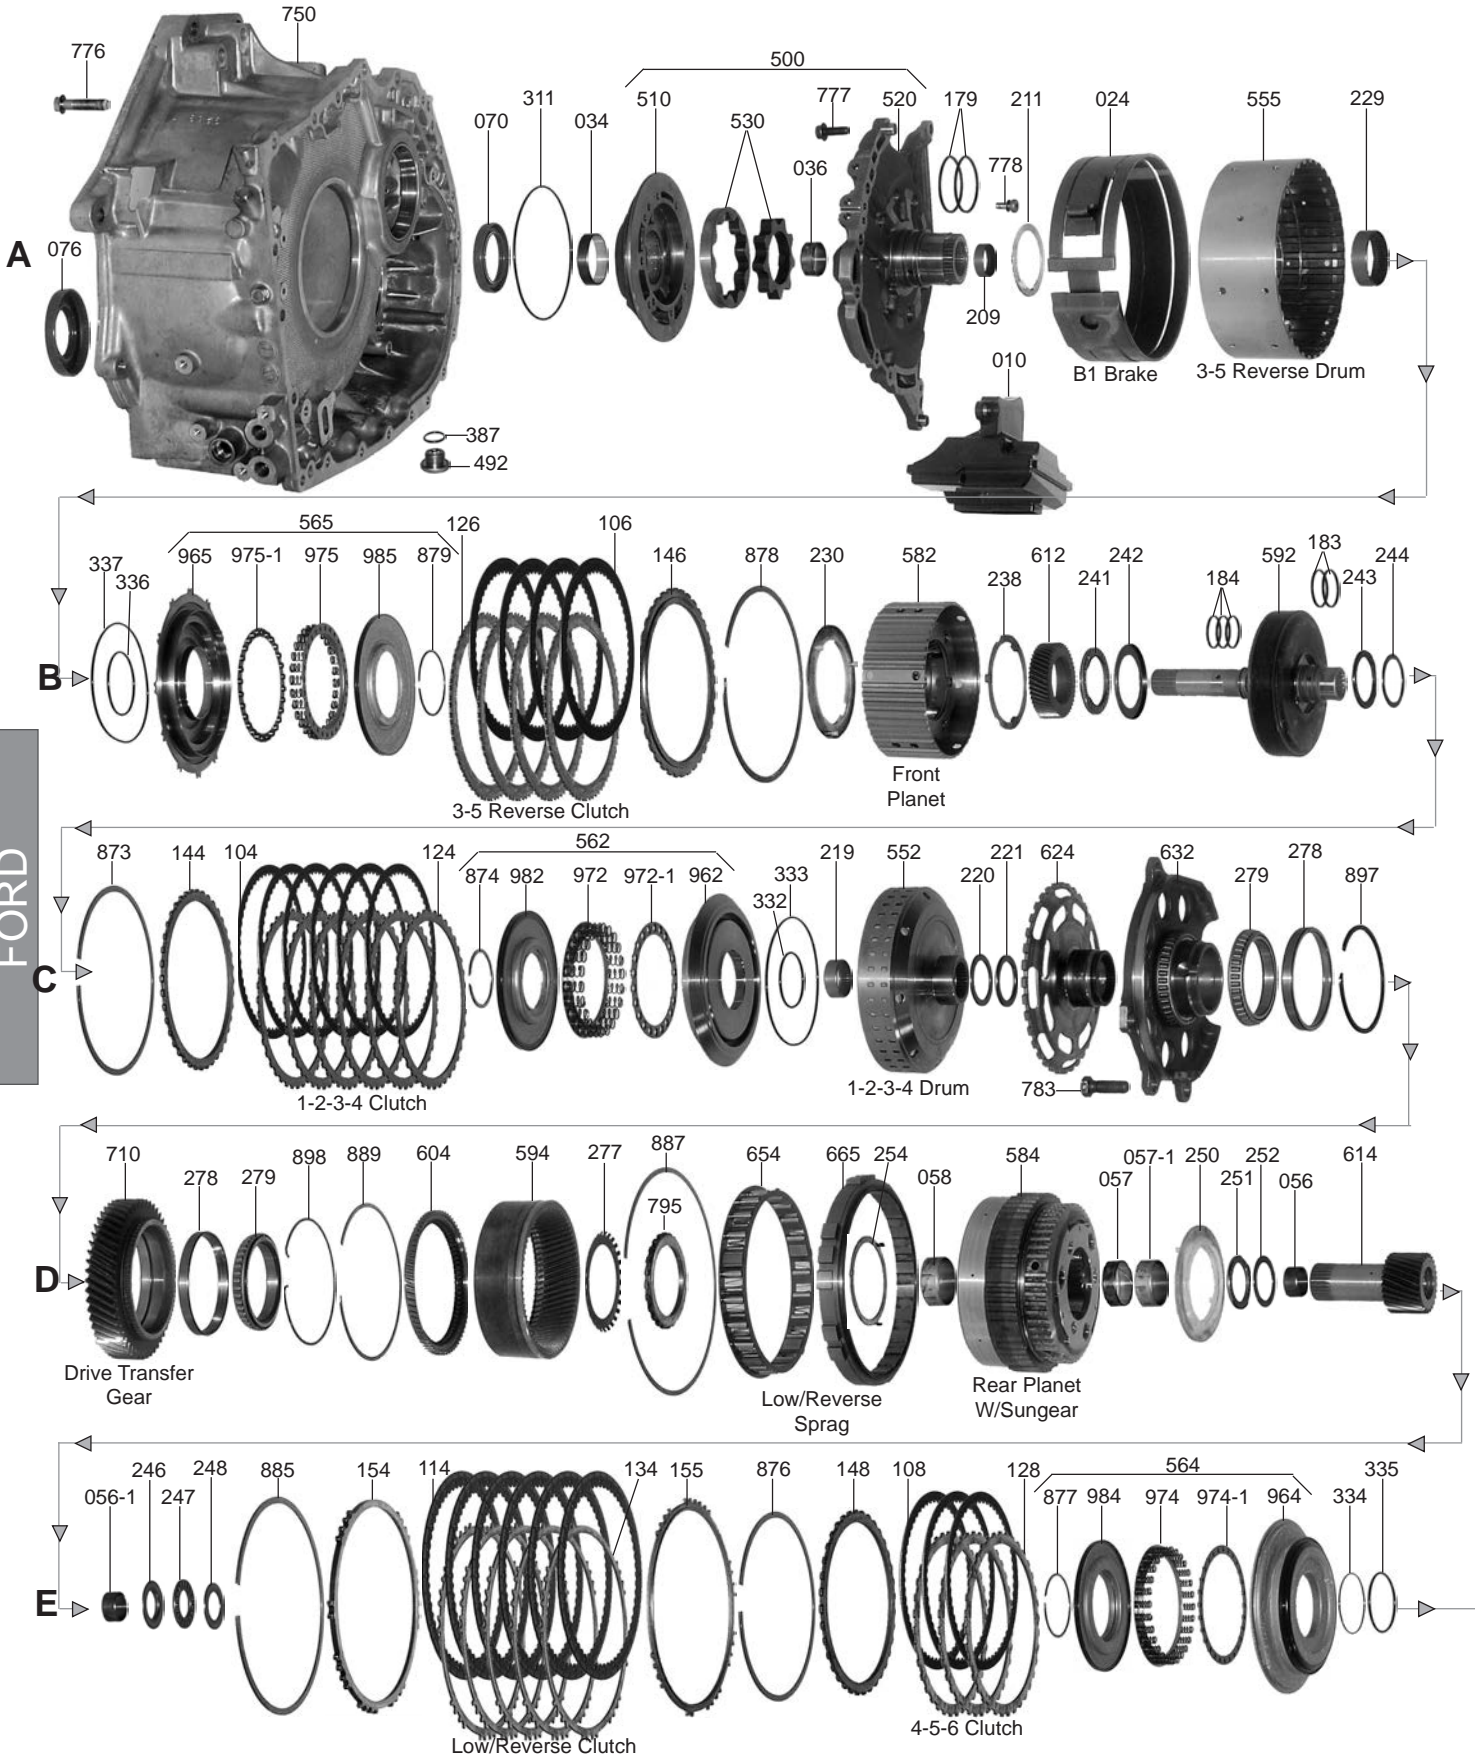

AWTF80SC / 81SC (AF21/AF40-6)

FWD 6 Speed

FORD

FORD